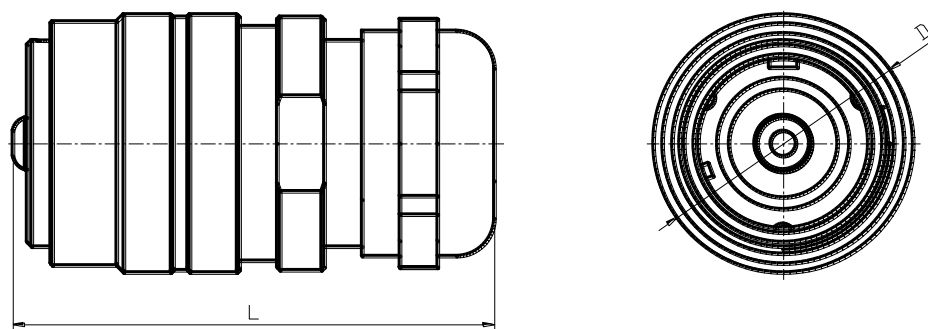

3.1 .1 Straight plug –no shielding/crimp terminal / PN:JAB-007-300-XXX-1PX (XXX-cable cross section / X-colour)

L	D
70	∅ 38

3.1.2 Straight plug –shielding/crimp terminal / PN:JAB-007-300-XXX-2PX (XXX-cable cross section / X-colour)

L	D
80	∅ 38

3.2 Straight receptacle / Threaded hole connection / PN:JAB-007-300-M10-1RX

A	B	C	D	E	F	G	X	Y	Z
73.5	31.5	30	M10	19	27.5	31	38	29.4	∅ 4.5

3.3.1 Straight receptacle in line – no shielding / crimp terminal / PN:JAB-007-300-XXX-2RX