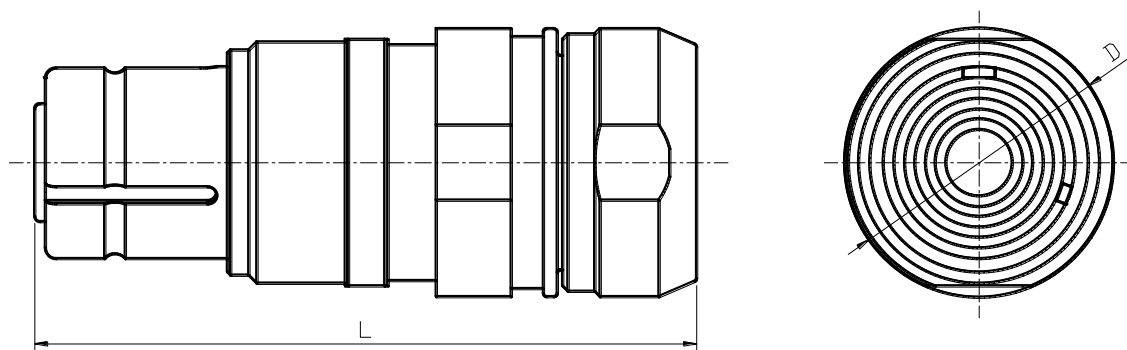

L	D
60	∅ 28

1.2 Straight receptacle / Threaded hole connection / PN: JAB-007-120-M06-1RX

A	B	C	D	E	F	G	X	Y	Z
49.4	24	17.4	M6	10	16.4	21	27	21	∅ 3.2

1.3.1 Straight receptacle in line-no shielding / Crimp terminal / PN: JAB-007-120-XXX-2RX

L	D
50	∅ 28

1.3.1 Straight receptacle in line- shielding / Crimp terminal / PN: JAB-007-120-XXX-3RX

L	D
60	∅ 28

007-200A series

2.0 Benefits & feature

- Rated current :200A
- Norminal voltage: 600V
- Cable cross section area: 25mm²、35mm²、50mm²

2.1.1 Straight plug-no shielding/crimp terminal / PN:JAB-007-200-XXX-1PX (XXX-cable cross section / X-colour)

L	D
60	∅ 32

2.1.2 Straight plug- shielding/crimp terminal / PN:JAB-007-200-XXX-2PX (XXX-cable cross section / X-colour)

L	D
70	∅ 32

2.2 Straight receptacle / Threaded hole connection / PN:JAB-007-200-M08-1RX

A	B	C	D	E	F	G	X	Y	Z
60	29.5	21.5	M8	13.5	20.5	23	31	23	∅ 4.5

2.3.1 Straight receptacle in line – no shielding / crimp terminal / PN:JAB-007-200-XXX-2RX