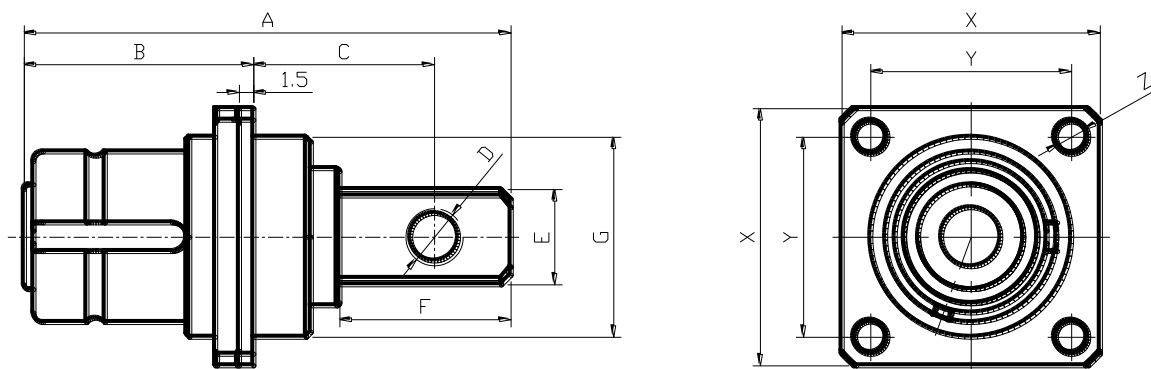

L	D
50	∅ 28

1.3.1 Straight receptacle in line- shielding / Crimp terminal / PN: JAB-007-120-XXX-3RX

L	D
60	∅ 28

007-200A series

2.0 Benefits & feature

- Rated current :200A
- Norminal voltage: 600V
- Cable cross section area: 25mm²、35mm²、50mm²

2.1.1 Straight plug-no shielding/crimp terminal / PN:JAB-007-200-XXX-1PX (XXX-cable cross section / X-colour)

L	D
60	∅ 32

2.1.2 Straight plug- shielding/crimp terminal / PN:JAB-007-200-XXX-2PX (XXX-cable cross section / X-colour)

L	D
70	∅ 32

2.2 Straight receptacle / Threaded hole connection / PN:JAB-007-200-M08-1RX

A	B	C	D	E	F	G	X	Y	Z
60	29.5	21.5	M8	13.5	20.5	23	31	23	∅ 4.5

2.3.1 Straight receptacle in line – no shielding / crimp terminal / PN:JAB-007-200-XXX-2RX