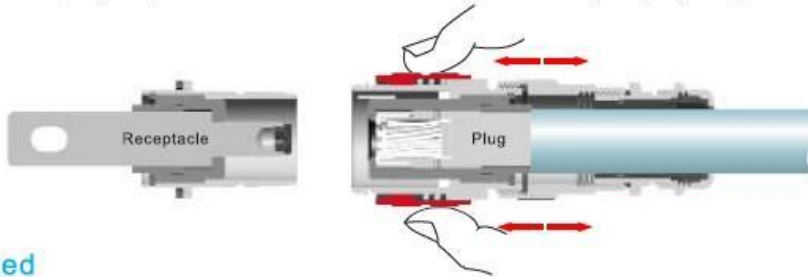

JAB 007 series

Features & Benefits

- Rated current: 120A/200A/300A
- Nominal voltage: 600V
- JAB 360° RADSOK contact technology
- Push pull quick lock
- Single pole
- Metal housing
- IP67 waterproof
- Shielding
- Multicolor
- Multi keying design
- Mate cycles: >20,000

Push pull quick lock system

■ How Does it work?

The plug has a coupling nut ,which slides froward and backwards along the plug body

■ When Mated

Step 1: pull back on the plug's coupling ring about 5 mm

Step 2: Align the single keyway on the plug to the key on the receptacle and push the halves together to create a locked

1.1.1 Straight plug - no shielding /crimp terminal / PN:JAB-007-120-XXX-1PX (XXX-cable cross section / X-colour)

L	D
50	∅ 28

1.1.2 Straight plug- shielding /crimp terminal / PN:JAB-007-120-XXX-2PX (XXX-cable cross section / X-colour)

L	D
50	∅ 28

1.3.1 Straight receptacle in line- shielding / Crimp terminal / PN: JAB-007-120-XXX-3RX

L	D
60	∅ 28

007-200A series

2.0 Benefits & feature

- Rated current :200A
- Norminal voltage: 600V
- Cable cross section area: 25mm²、35mm²、50mm²