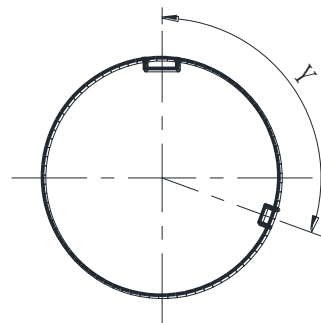

Push pull quick lock system

■ How Does it work?

The plug has a coupling nut ,which slides froward and backwards along the plug body

■ When Mated

Step 1: pull back on the plug's coupling ring about 5 mm

Step 2: Align the single keyway on the plug to the key on the receptacle and push the halves together to create a locked

■ When Unplugging

To disengage the connector simply pull back on the plug's coupling ring ,separating the connector ring

JAB 360° RADSOK multi contact technology

Key and color

Receptacle (From front)

Plug (From front)

1.1.1 Straight plug - no shielding /crimp terminal / PN:JAB-007-120-XXX-1PX (XXX-cable cross section / X-colour)

L	D
50	∅ 28

1.1.2 Straight plug- shielding /crimp terminal / PN:JAB-007-120-XXX-2PX (XXX-cable cross section / X-colour)

L	D
60	∅ 28

1.2 Straight receptacle / Threaded hole connection / PN: JAB-007-120-M06-1RX

A	B	C	D	E	F	G	X	Y	Z
49.4	24	17.4	M6	10	16.4	21	27	21	∅ 3.2

1.3.1 Straight receptacle in line-no shielding / Crimp terminal / PN: JAB-007-120-XXX-2RX