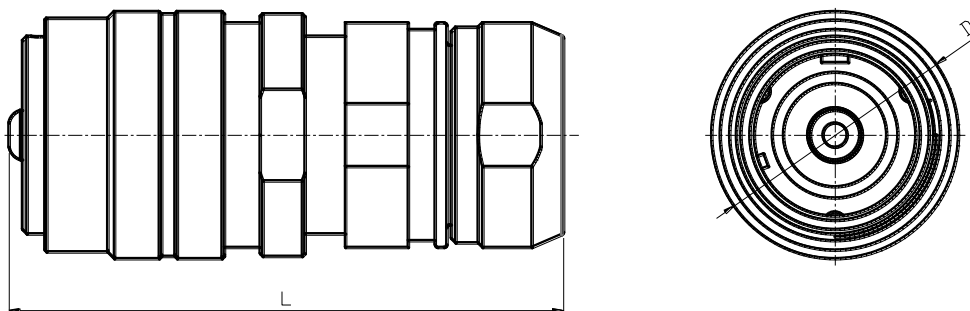

2.1.1 Straight plug-no shielding/crimp terminal / PN:JAB-007-200-XXX-1PX (XXX-cable cross section / X-colour)

L	D
60	∅ 32

2.1.2 Straight plug- shielding/crimp terminal / PN:JAB-007-200-XXX-2PX (XXX-cable cross section / X-colour)

L	D
70	∅ 32

2.2 Straight receptacle / Threaded hole connection / PN:JAB-007-200-M08-1RX

A	B	C	D	E	F	G	X	Y	Z
60	29.5	21.5	M8	13.5	20.5	23	31	23	∅ 4.5

2.3.1 Straight receptacle in line – no shielding / crimp terminal / PN:JAB-007-200-XXX-2RX

L	D
60	∅ 32

2.3.2 Straight receptacle in line – shielding / crimp terminal / PN:JAB-007-200-XXX-3RX

L	D
70	∅ 32

007-300A series

3.0 Benefits & feature

- Rated current :300A
- Norminal voltage: 600V
- Cable cross section area: 50mm²、70 mm²、95 mm²