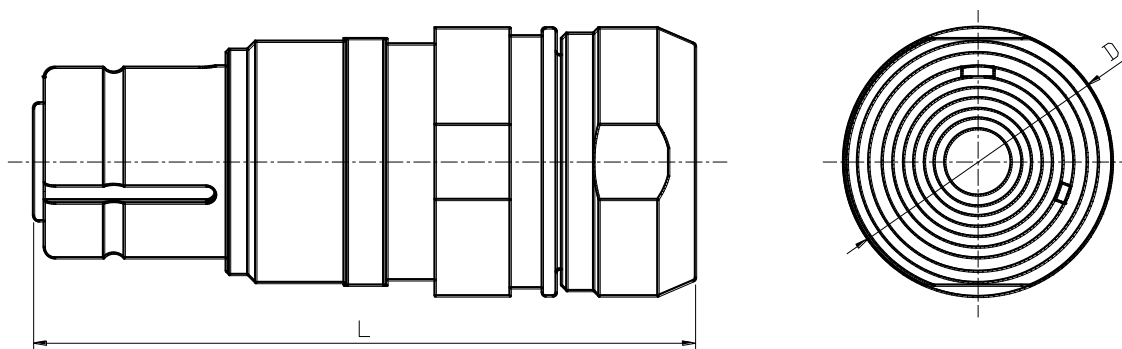

Key	Angle Y	Color
1	110°	red
2	135°	slivery
3	160°	black
4	200°	blue
5	240°	green

007-120A series

1.0 Benefits & feature

- Rated current :120A
- Norminal voltage: 600V
- Cable cross section area: 10mm²、16mm²、25mm²

1.1.1 Straight plug - no shielding /crimp terminal / PN:JAB-007-120-XXX-1PX (XXX-cable cross section / X-colour)

L	D
50	∅ 28

1.1.2 Straight plug- shielding /crimp terminal / PN:JAB-007-120-XXX-2PX (XXX-cable cross section / X-colour)

L	D
60	∅ 28

1.2 Straight receptacle / Threaded hole connection / PN: JAB-007-120-M06-1RX

A	B	C	D	E	F	G	X	Y	Z
49.4	24	17.4	M6	10	16.4	21	27	21	∅ 3.2

1.3.1 Straight receptacle in line-no shielding / Crimp terminal / PN: JAB-007-120-XXX-2RX