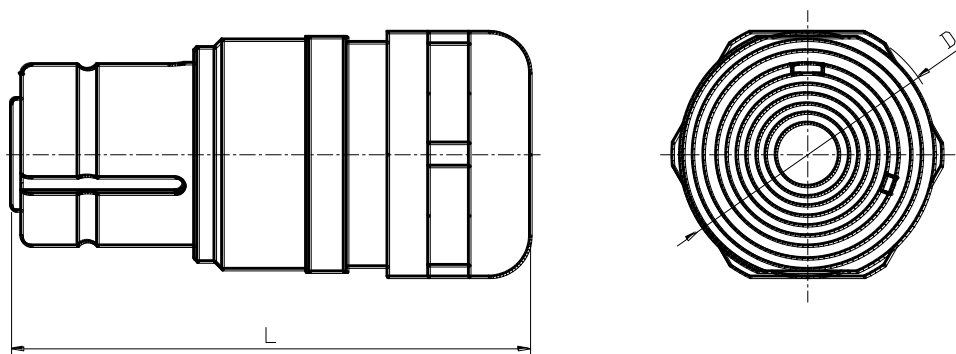

L	D
70	∅ 32

2.2 Straight receptacle / Threaded hole connection / PN:JAB-007-200-M08-1RX

A	B	C	D	E	F	G	X	Y	Z
60	29.5	21.5	M8	13.5	20.5	23	31	23	∅ 4.5

2.3.1 Straight receptacle in line – no shielding / crimp terminal / PN:JAB-007-200-XXX-2RX

L	D
60	∅ 32

2.3.2 Straight receptacle in line – shielding / crimp terminal / PN:JAB-007-200-XXX-3RX

L	D
70	∅ 32

007-300A series

3.0 Benefits & feature

- Rated current :300A
- Norminal voltage: 600V
- Cable cross section area: 50mm²、70 mm²、95 mm²

3.1 .1 Straight plug –no shielding/crimp terminal / PN:JAB-007-300-XXX-1PX (XXX-cable cross section / X-colour)

L	D
70	∅ 38

3.1.2 Straight plug –shielding/crimp terminal / PN:JAB-007-300-XXX-2PX (XXX-cable cross section / X-colour)

L	D
80	∅ 38

3.2 Straight receptacle / Threaded hole connection / PN:JAB-007-300-M10-1RX

A	B	C	D	E	F	G	X	Y	Z
73.5	31.5	30	M10	19	27.5	31	38	29.4	∅ 4.5

3.3.1 Straight receptacle in line – no shielding / crimp terminal / PN:JAB-007-300-XXX-2RX