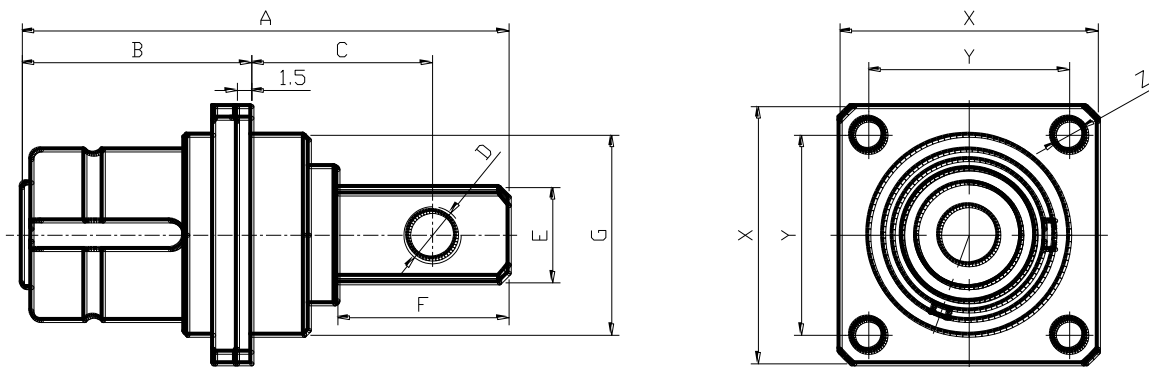

1.1.1 Straight plug - no shielding /crimp terminal / PN:JAB-007-120-XXX-1PX (XXX-cable cross section / X-colour)

L	D
50	∅ 28

1.1.2 Straight plug- shielding /crimp terminal / PN:JAB-007-120-XXX-2PX (XXX-cable cross section / X-colour)

L	D
60	∅ 28

1.2 Straight receptacle / Threaded hole connection / PN: JAB-007-120-M06-1RX

A	B	C	D	E	F	G	X	Y	Z
49.4	24	17.4	M6	10	16.4	21	27	21	∅ 3.2

1.3.1 Straight receptacle in line-no shielding / Crimp terminal / PN: JAB-007-120-XXX-2RX

L	D
50	∅ 28

1.3.1 Straight receptacle in line- shielding / Crimp terminal / PN: JAB-007-120-XXX-3RX

L	D
60	∅ 28

007-200A series

2.0 Benefits & feature

- Rated current :200A
- Norminal voltage: 600V
- Cable cross section area: 25mm²、35mm²、50mm²