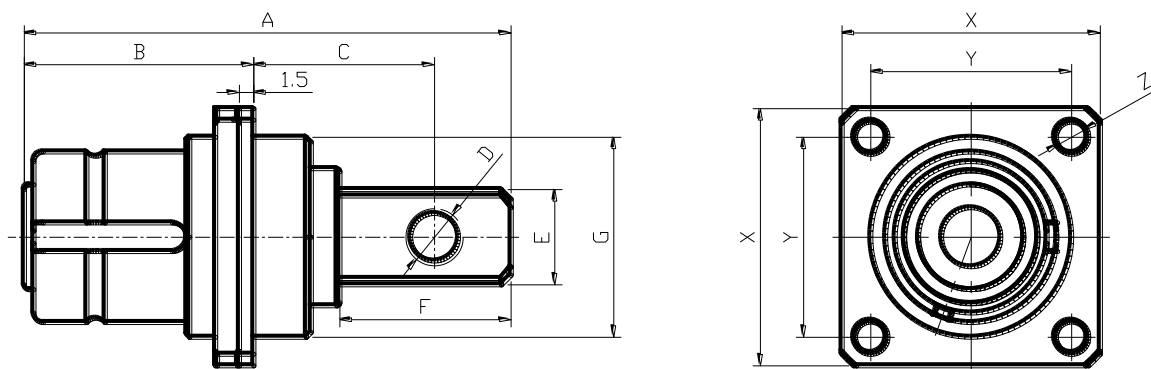

L	D
70	∅ 32

2.2 Straight receptacle / Threaded hole connection / PN:JAB-007-200-M08-1RX

A	B	C	D	E	F	G	X	Y	Z
60	29.5	21.5	M8	13.5	20.5	23	31	23	∅ 4.5

2.3.1 Straight receptacle in line – no shielding / crimp terminal / PN:JAB-007-200-XXX-2RX

3.1 .1 Straight plug –no shielding/crimp terminal / PN:JAB-007-300-XXX-1PX (XXX-cable cross section / X-colour)

L	D
70	∅ 38

3.1.2 Straight plug –shielding/crimp terminal / PN:JAB-007-300-XXX-2PX (XXX-cable cross section / X-colour)

L	D
80	∅ 38

3.2 Straight receptacle / Threaded hole connection / PN:JAB-007-300-M10-1RX

A	B	C	D	E	F	G	X	Y	Z
73.5	31.5	30	M10	19	27.5	31	38	29.4	∅ 4.5

3.3.1 Straight receptacle in line – no shielding / crimp terminal / PN:JAB-007-300-XXX-2RX