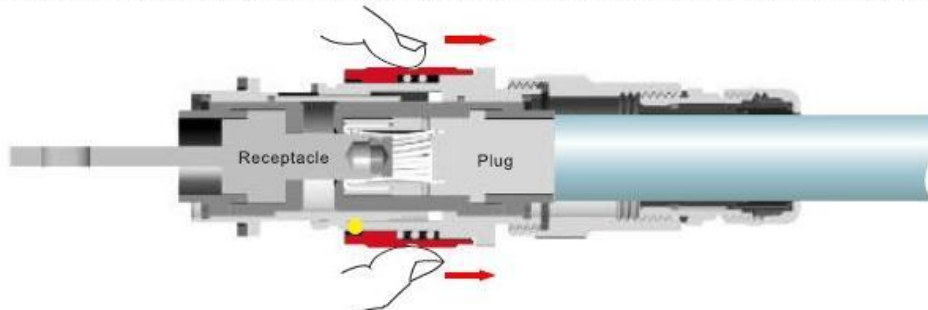

JAB 007 series

Features & Benefits

- Rated current: 120A/200A/300A
- Nominal voltage: 600V
- JAB 360° RADSOK contact technology
- Push pull quick lock
- Single pole
- Metal housing
- IP67 waterproof
- Shielding
- Multicolor
- Multi keying design
- Mate cycles: >20,000

Push pull quick lock system

■ How Does it work?

The plug has a coupling nut ,which slides froward and backwards along the plug body

■ When Mated

Step 1: pull back on the plug's coupling ring about 5 mm

Step 2: Align the single keyway on the plug to the key on the receptacle and push the halves together to create a locked

■ When Unplugging

To disengage the connector simply pull back on the plug's coupling ring ,separating the connector ring

JAB 360° RADSOK multi contact technology

Key and color

Receptacle (From front)

Plug (From front)

Key	Angle Y	Color
1	110°	red
2	135°	slivery
3	160°	black
4	200°	blue
5	240°	green

007-120A series

1.0 Benefits & feature

- Rated current :120A
- Norminal voltage: 600V
- Cable cross section area: 10mm²、16mm²、25mm²