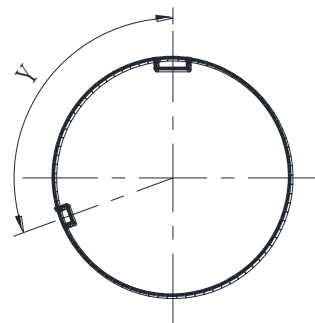

Push pull quick lock system

■ How Does it work?

The plug has a coupling nut ,which slides froward and backwards along the plug body

■ When Mated

Step 1: pull back on the plug's coupling ring about 5 mm

Step 2: Align the single keyway on the plug to the key on the receptacle and push the halves together to create a locked

■ When Unplugging

To disengage the connector simply pull back on the plug's coupling ring ,separating the connector ring

JAB 360° RADSOK multi contact technology

Key and color

Receptacle (From front)

Plug (From front)

Key	Angle Y	Color
1	110°	red
2	135°	slivery
3	160°	black
4	200°	blue
5	240°	green

007-120A series

1.0 Benefits & feature

- Rated current :120A
- Norminal voltage: 600V
- Cable cross section area: 10mm²、16mm²、25mm²

1.1.1 Straight plug - no shielding /crimp terminal / PN:JAB-007-120-XXX-1PX (XXX-cable cross section / X-colour)

L	D
50	∅ 28

1.1.2 Straight plug- shielding /crimp terminal / PN:JAB-007-120-XXX-2PX (XXX-cable cross section / X-colour)