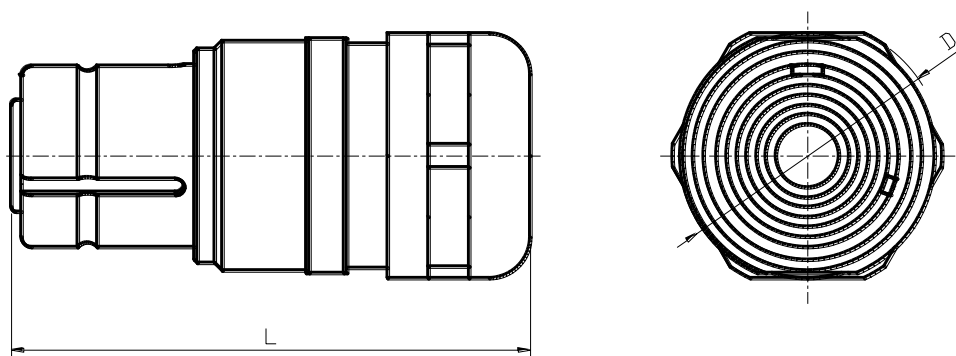

L	D
60	∅ 28

1.2 Straight receptacle / Threaded hole connection / PN: JAB-007-120-M06-1RX

A	B	C	D	E	F	G	X	Y	Z
49.4	24	17.4	M6	10	16.4	21	27	21	∅ 3.2

1.3.1 Straight receptacle in line-no shielding / Crimp terminal / PN: JAB-007-120-XXX-2RX

L	D
50	∅ 28

1.3.1 Straight receptacle in line- shielding / Crimp terminal / PN: JAB-007-120-XXX-3RX

L	D
60	∅ 28

007-200A series

2.0 Benefits & feature

- Rated current :200A
- Norminal voltage: 600V
- Cable cross section area: 25mm²、35mm²、50mm²

2.1.1 Straight plug-no shielding/crimp terminal / PN:JAB-007-200-XXX-1PX (XXX-cable cross section / X-colour)

L	D
60	∅ 32

2.1.2 Straight plug- shielding/crimp terminal / PN:JAB-007-200-XXX-2PX (XXX-cable cross section / X-colour)

L	D
70	∅ 32

2.2 Straight receptacle / Threaded hole connection / PN:JAB-007-200-M08-1RX

A	B	C	D	E	F	G	X	Y	Z
60	29.5	21.5	M8	13.5	20.5	23	31	23	∅ 4.5

2.3.1 Straight receptacle in line – no shielding / crimp terminal / PN:JAB-007-200-XXX-2RX