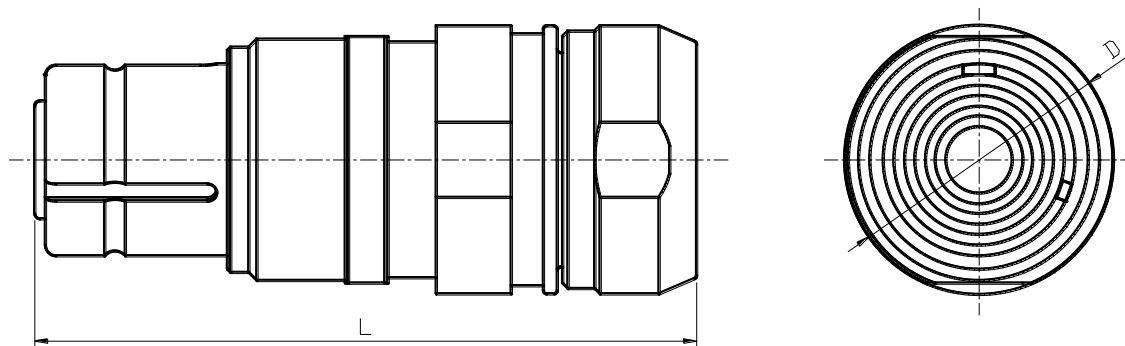

L	D
70	∅ 32

2.2 Straight receptacle / Threaded hole connection / PN:JAB-007-200-M08-1RX

A	B	C	D	E	F	G	X	Y	Z
60	29.5	21.5	M8	13.5	20.5	23	31	23	∅ 4.5

2.3.1 Straight receptacle in line – no shielding / crimp terminal / PN:JAB-007-200-XXX-2RX

L	D
60	∅ 32

2.3.2 Straight receptacle in line – shielding / crimp terminal / PN:JAB-007-200-XXX-3RX

L	D
70	∅ 32

007-300A series

3.0 Benefits & feature

- Rated current :300A
- Norminal voltage: 600V
- Cable cross section area: 50mm²、70 mm²、95 mm²

3.1 .1 Straight plug –no shielding/crimp terminal / PN:JAB-007-300-XXX-1PX (XXX-cable cross section / X-colour)

L	D
70	∅ 38

3.1.2 Straight plug –shielding/crimp terminal / PN:JAB-007-300-XXX-2PX (XXX-cable cross section / X-colour)

L	D
80	∅ 38

3.2 Straight receptacle / Threaded hole connection / PN:JAB-007-300-M10-1RX

A	B	C	D	E	F	G	X	Y	Z
73.5	31.5	30	M10	19	27.5	31	38	29.4	∅ 4.5

3.3.1 Straight receptacle in line – no shielding / crimp terminal / PN:JAB-007-300-XXX-2RX