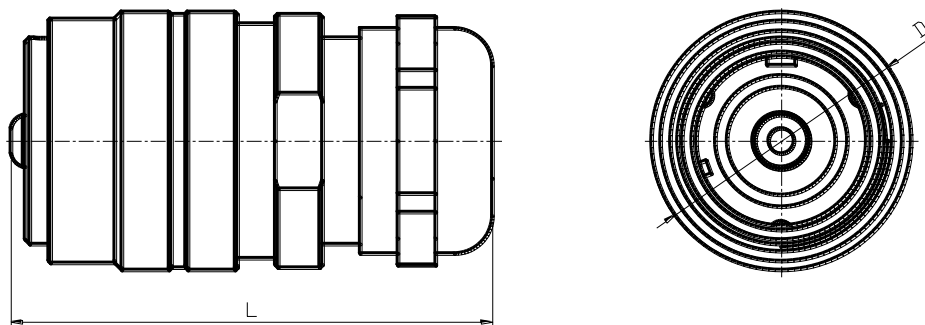

1.1.1 Straight plug - no shielding /crimp terminal / PN:JAB-007-120-XXX-1PX (XXX-cable cross section / X-colour)

L	D
50	∅ 28

1.1.2 Straight plug- shielding /crimp terminal / PN:JAB-007-120-XXX-2PX (XXX-cable cross section / X-colour)

L	D
60	∅ 28

1.2 Straight receptacle / Threaded hole connection / PN: JAB-007-120-M06-1RX

A	B	C	D	E	F	G	X	Y	Z
49.4	24	17.4	M6	10	16.4	21	27	21	∅ 3.2

1.3.1 Straight receptacle in line-no shielding / Crimp terminal / PN: JAB-007-120-XXX-2RX

L	D
50	∅ 28

1.3.1 Straight receptacle in line- shielding / Crimp terminal / PN: JAB-007-120-XXX-3RX

L	D
60	∅ 28

007-200A series

2.0 Benefits & feature

- Rated current :200A
- Norminal voltage: 600V
- Cable cross section area: 25mm²、35mm²、50mm²