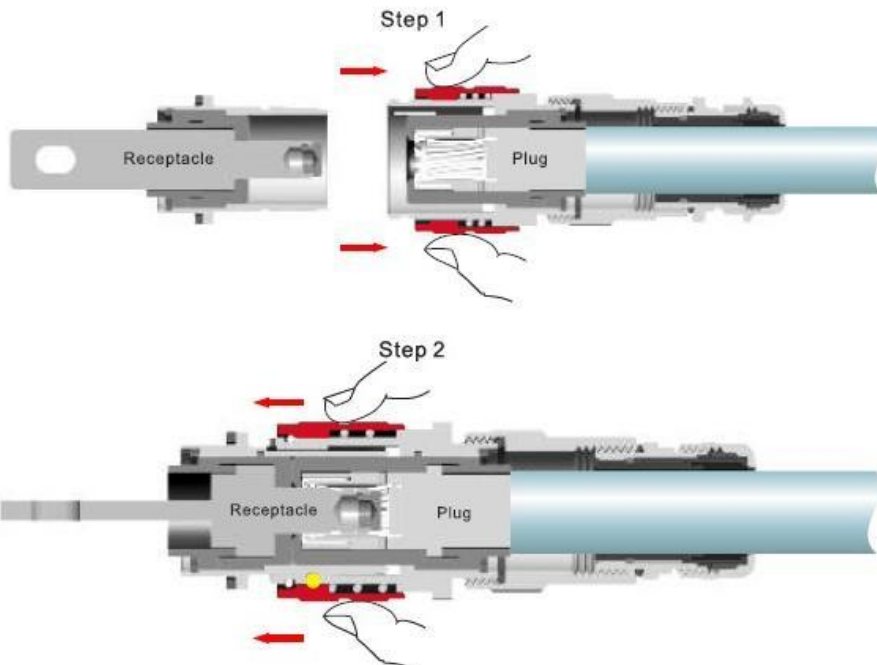

JAB 007 series

Features & Benefits

- Rated current: 120A/200A/300A
- Nominal voltage: 600V
- JAB 360° RADSOK contact technology
- Push pull quick lock
- Single pole
- Metal housing
- IP67 waterproof
- Shielding
- Multicolor
- Multi keying design
- Mate cycles: >20,000

Push pull quick lock system

■ How Does it work?

The plug has a coupling nut ,which slides froward and backwards along the plug body

■ When Mated

Step 1: pull back on the plug's coupling ring about 5 mm

Step 2: Align the single keyway on the plug to the key on the receptacle and push the halves together to create a locked

■ When Unplugging

To disengage the connector simply pull back on the plug's coupling ring ,separating the connector ring

JAB 360° RADSOK multi contact technology

Key and color

Receptacle (From front)

Plug (From front)

L	D
50	∅ 28

1.3.1 Straight receptacle in line- shielding / Crimp terminal / PN: JAB-007-120-XXX-3RX

L	D
60	∅ 28

007-200A series

2.0 Benefits & feature

- Rated current :200A
- Norminal voltage: 600V
- Cable cross section area: 25mm²、35mm²、50mm²