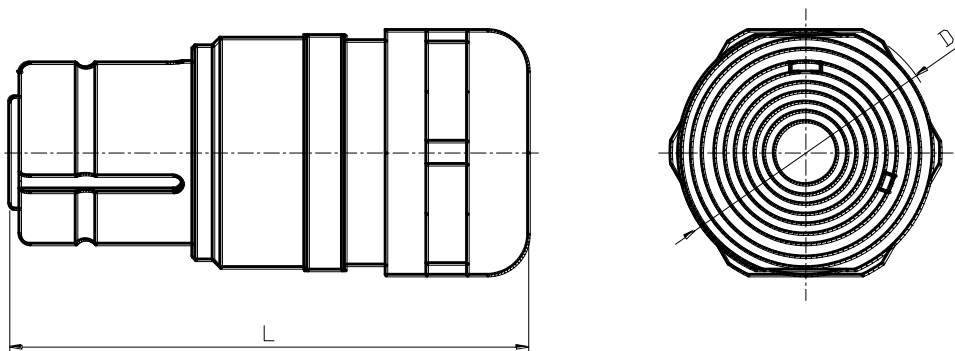

Push pull quick lock system

■ How Does it work?

The plug has a coupling nut ,which slides froward and backwards along the plug body

■ When Mated

Step 1: pull back on the plug's coupling ring about 5 mm

Step 2: Align the single keyway on the plug to the key on the receptacle and push the halves together to create a locked

■ When Unplugging

To disengage the connector simply pull back on the plug's coupling ring ,separating the connector ring

JAB 360° RADSOK multi contact technology

Key and color

Receptacle (From front)

Plug (From front)

Key	Angle Y	Color
1	110°	red
2	135°	slivery
3	160°	black
4	200°	blue
5	240°	green

007-120A series

1.0 Benefits & feature

- Rated current :120A
- Norminal voltage: 600V
- Cable cross section area: 10mm²、16mm²、25mm²

1.1.1 Straight plug - no shielding /crimp terminal / PN:JAB-007-120-XXX-1PX (XXX-cable cross section / X-colour)

L	D
50	∅ 28

1.1.2 Straight plug- shielding /crimp terminal / PN:JAB-007-120-XXX-2PX (XXX-cable cross section / X-colour)