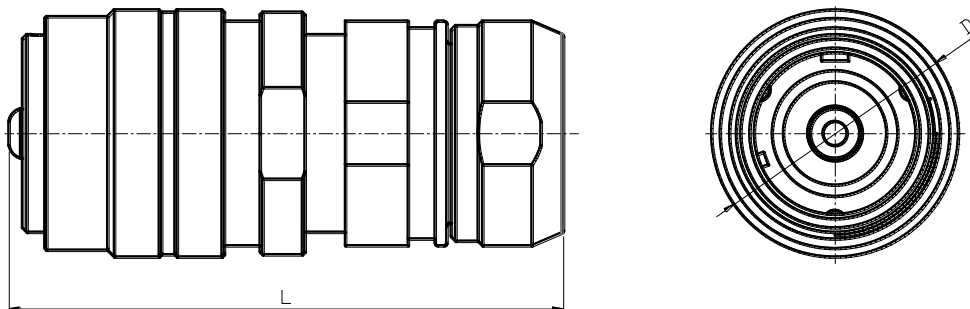

1.1.1 Straight plug - no shielding /crimp terminal / PN:JAB-007-120-XXX-1PX (XXX-cable cross section / X-colour)

L	D
50	∅ 28

1.1.2 Straight plug- shielding /crimp terminal / PN:JAB-007-120-XXX-2PX (XXX-cable cross section / X-colour)

L	D
60	∅ 28

1.2 Straight receptacle / Threaded hole connection / PN: JAB-007-120-M06-1RX

A	B	C	D	E	F	G	X	Y	Z
49.4	24	17.4	M6	10	16.4	21	27	21	∅ 3.2

1.3.1 Straight receptacle in line-no shielding / Crimp terminal / PN: JAB-007-120-XXX-2RX

L	D
50	∅ 28

1.3.1 Straight receptacle in line- shielding / Crimp terminal / PN: JAB-007-120-XXX-3RX

L	D
60	∅ 28

007-200A series

2.0 Benefits & feature

- Rated current :200A
- Norminal voltage: 600V
- Cable cross section area: 25mm²、35mm²、50mm²