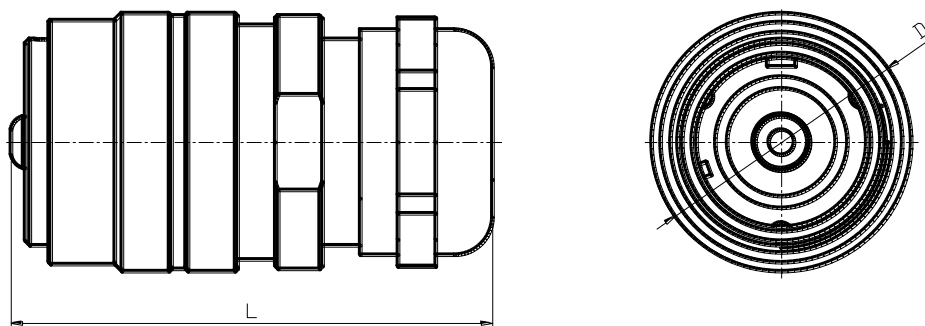

2.1.1 Straight plug-no shielding/crimp terminal / PN:JAB-007-200-XXX-1PX (XXX-cable cross section / X-colour)

L	D
60	∅ 32

2.1.2 Straight plug- shielding/crimp terminal / PN:JAB-007-200-XXX-2PX (XXX-cable cross section / X-colour)

L	D
70	∅ 32

2.2 Straight receptacle / Threaded hole connection / PN:JAB-007-200-M08-1RX

A	B	C	D	E	F	G	X	Y	Z
60	29.5	21.5	M8	13.5	20.5	23	31	23	∅ 4.5

2.3.1 Straight receptacle in line – no shielding / crimp terminal / PN:JAB-007-200-XXX-2RX