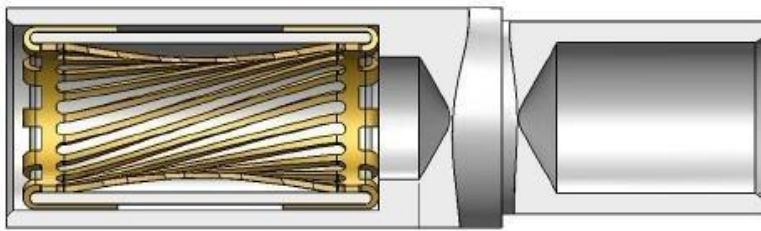

JAB 360° RADSOK multi contact technology