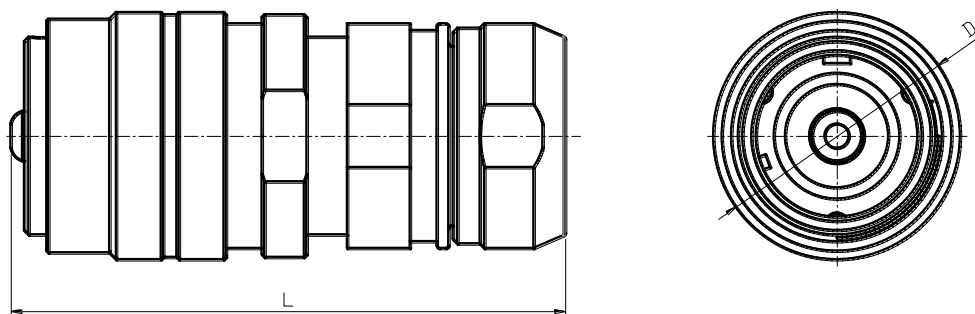

3.1 .1 Straight plug –no shielding/crimp terminal / PN:JAB-007-300-XXX-1PX (XXX-cable cross section / X-colour)

L	D
70	∅ 38

3.1.2 Straight plug –shielding/crimp terminal / PN:JAB-007-300-XXX-2PX (XXX-cable cross section / X-colour)

L	D
80	∅ 38

3.2 Straight receptacle / Threaded hole connection / PN:JAB-007-300-M10-1RX

A	B	C	D	E	F	G	X	Y	Z
73.5	31.5	30	M10	19	27.5	31	38	29.4	∅ 4.5

3.3.1 Straight receptacle in line – no shielding / crimp terminal / PN:JAB-007-300-XXX-2RX

L	D
70	∅ 38

3.3.2 Straight receptacle in line – shielding / crimp terminal / PN:JAB-007-300-XXX-3RX

L	D
80	∅ 38

Application

Contact JAB

上海嘉铠电子科技有限公司
Shanghai JAB Electric Technology CO.,LTD

电话/Tel: +86-021-60753001